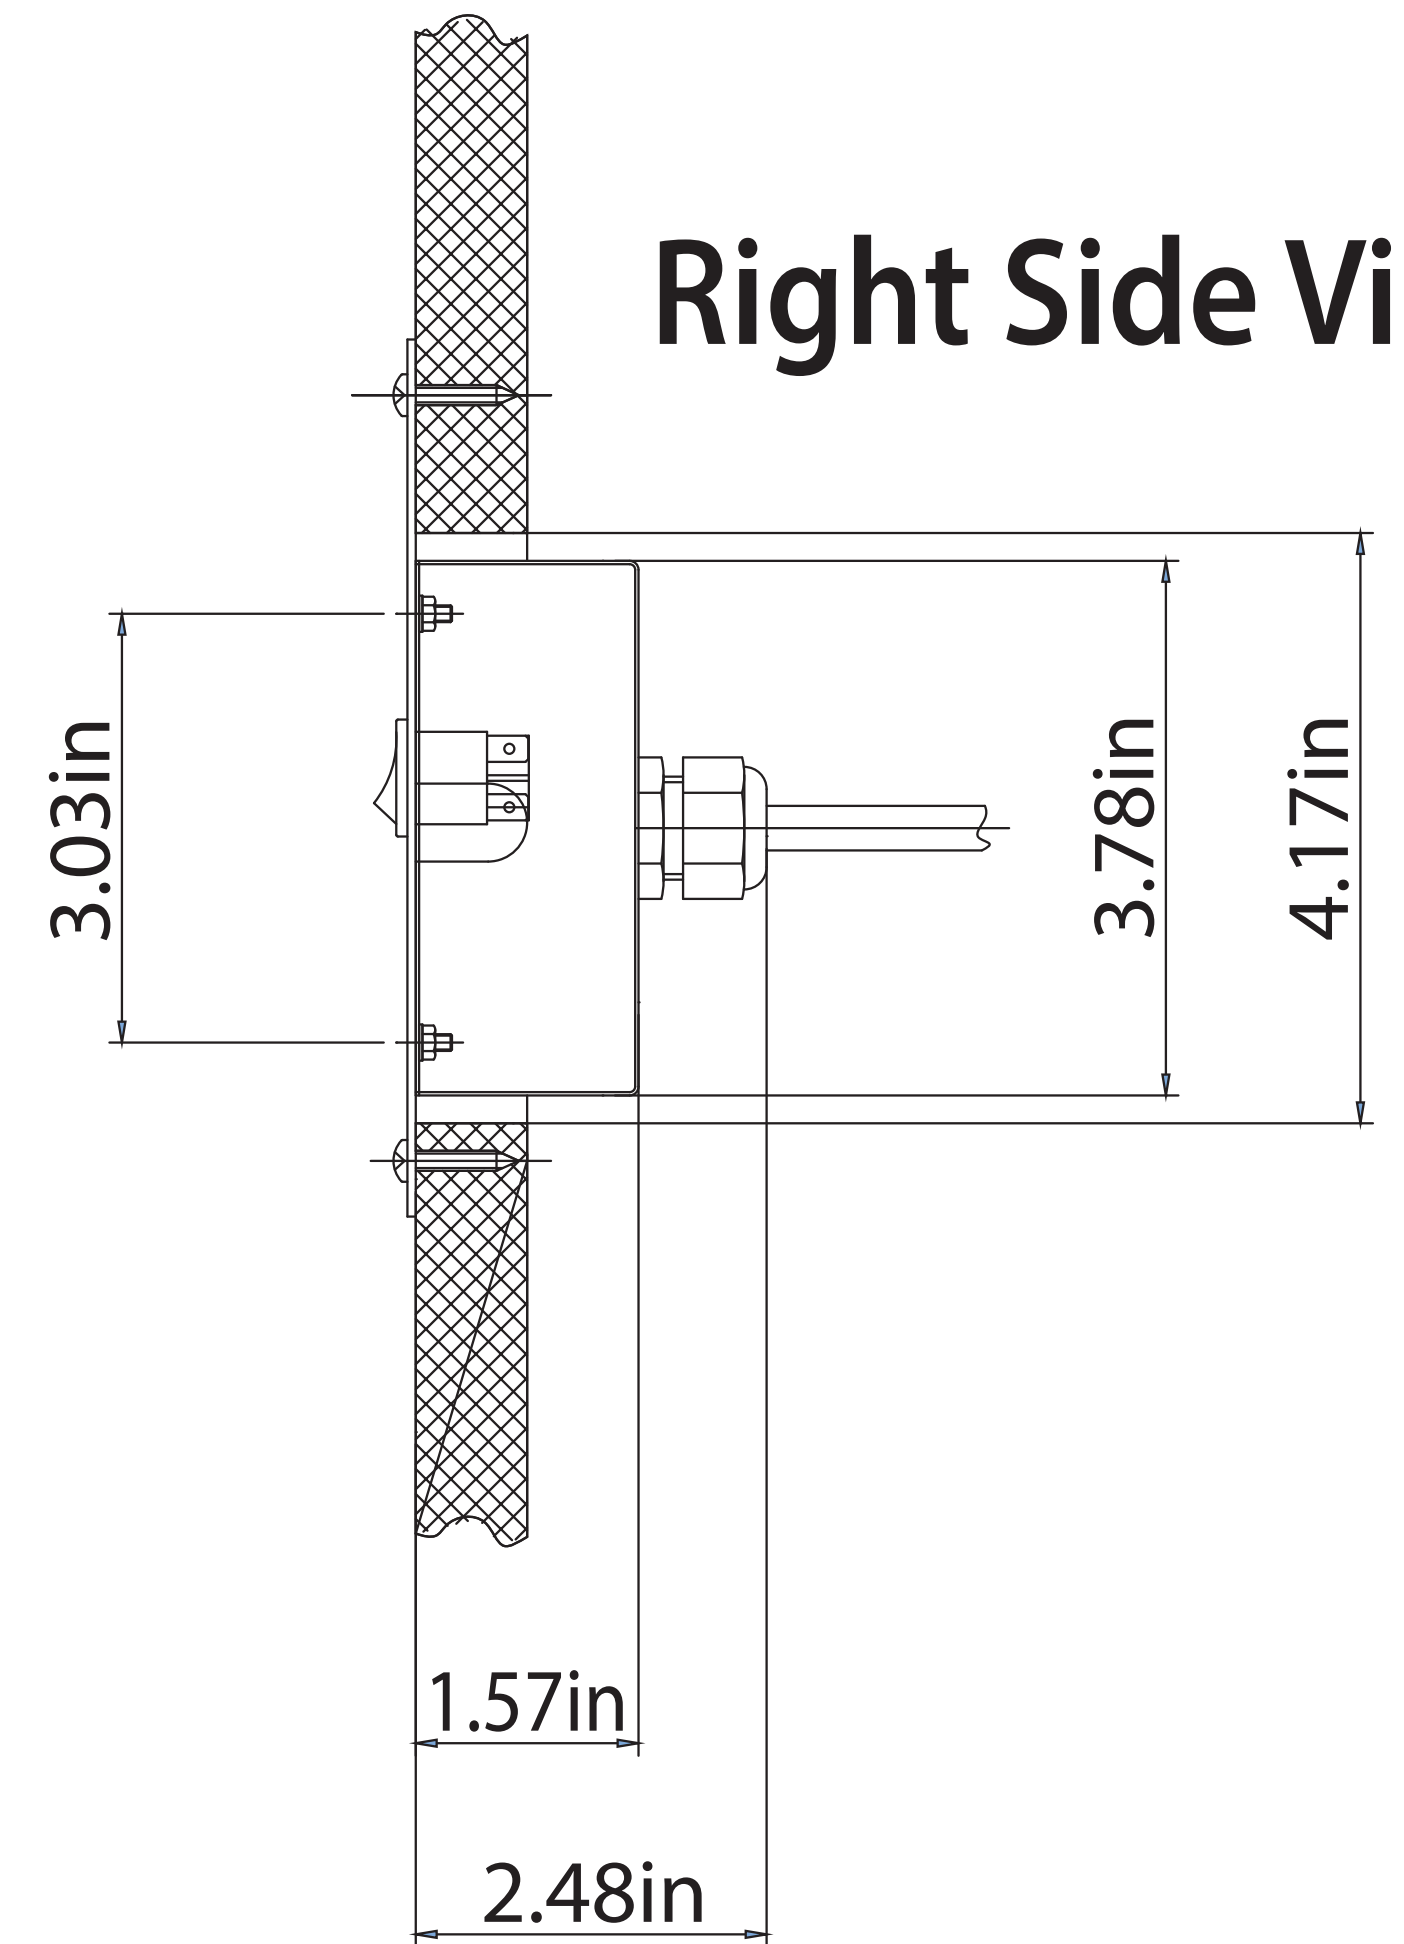

Right Side View