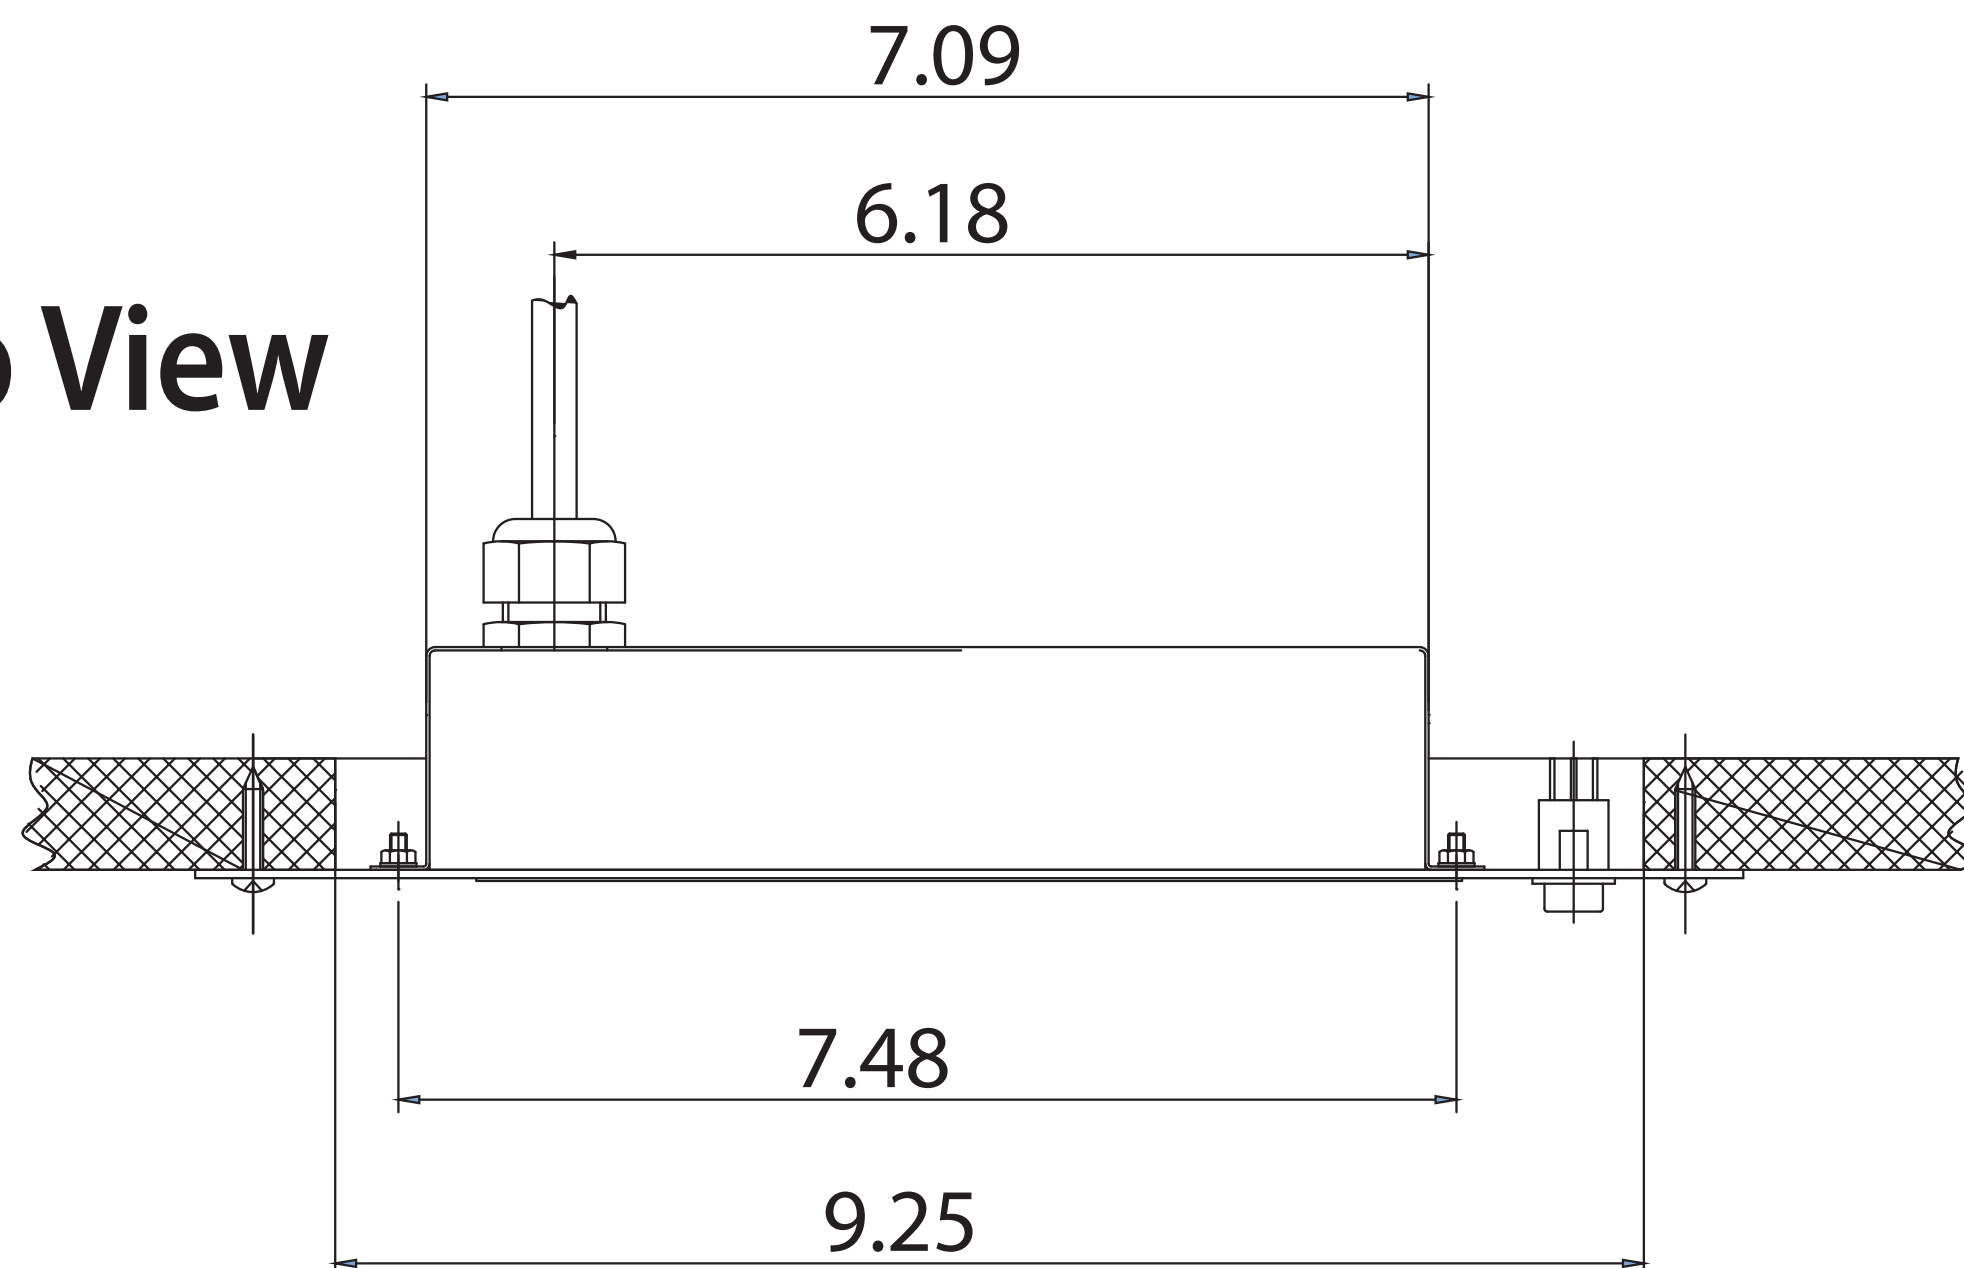

Front View

Top View

Top View