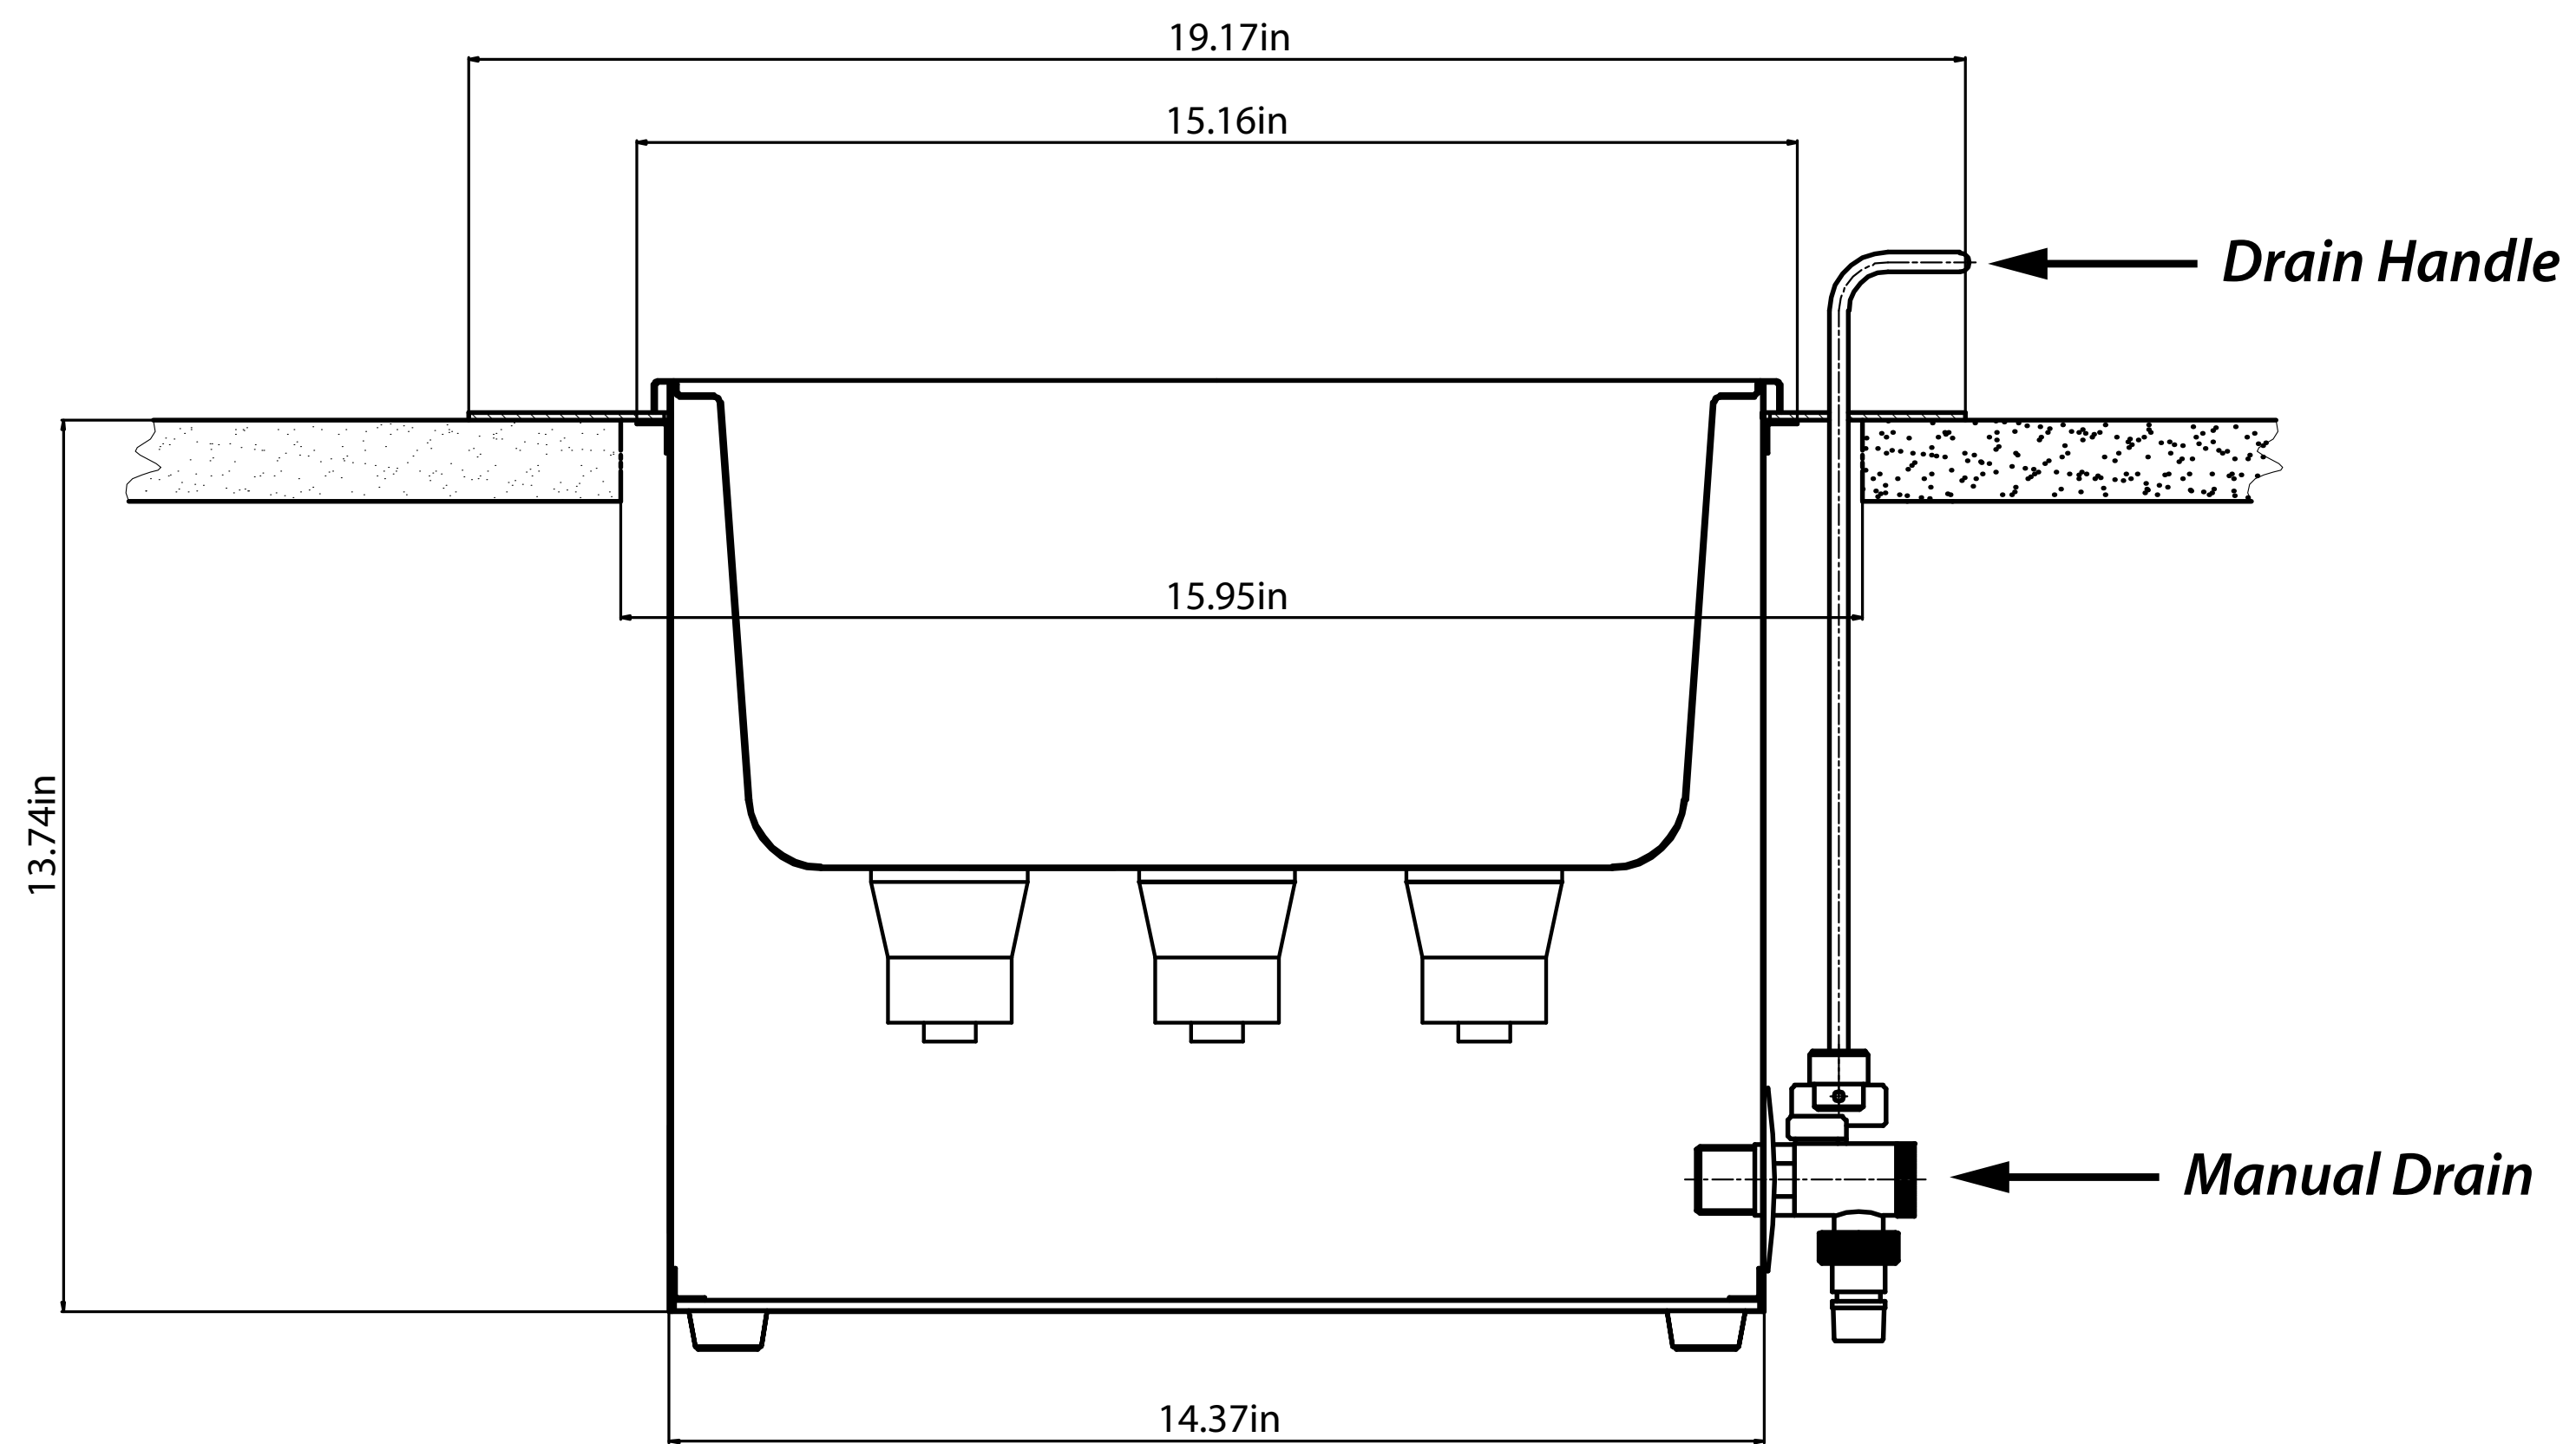

Right Side View