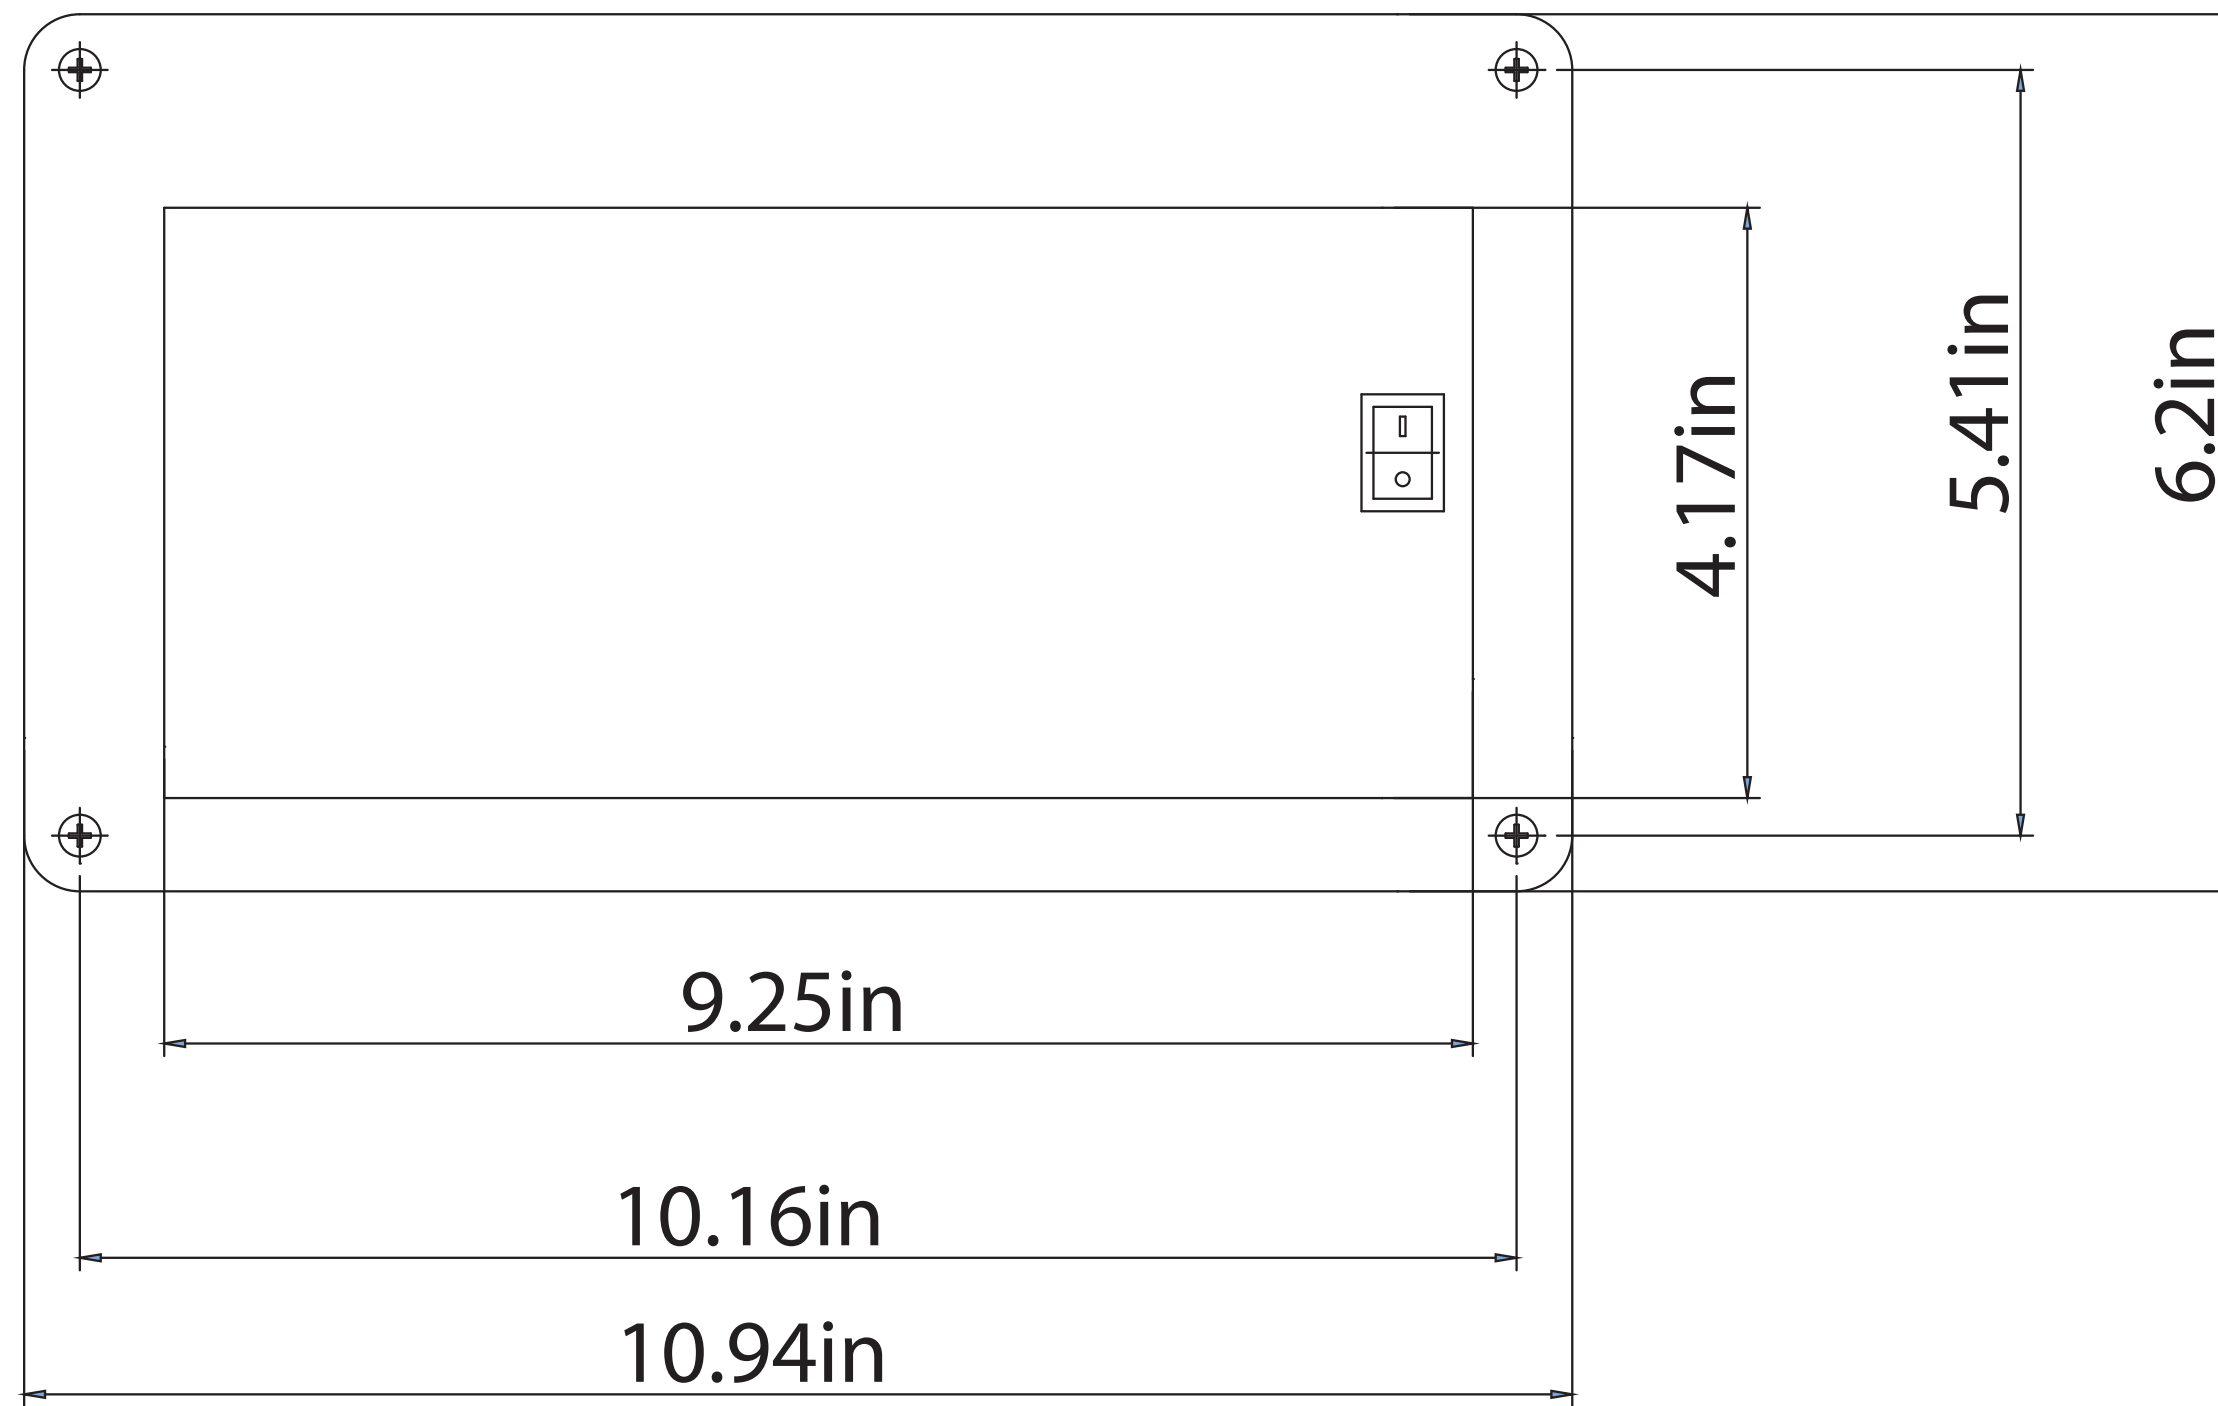

Front View

Right Side View

Top View