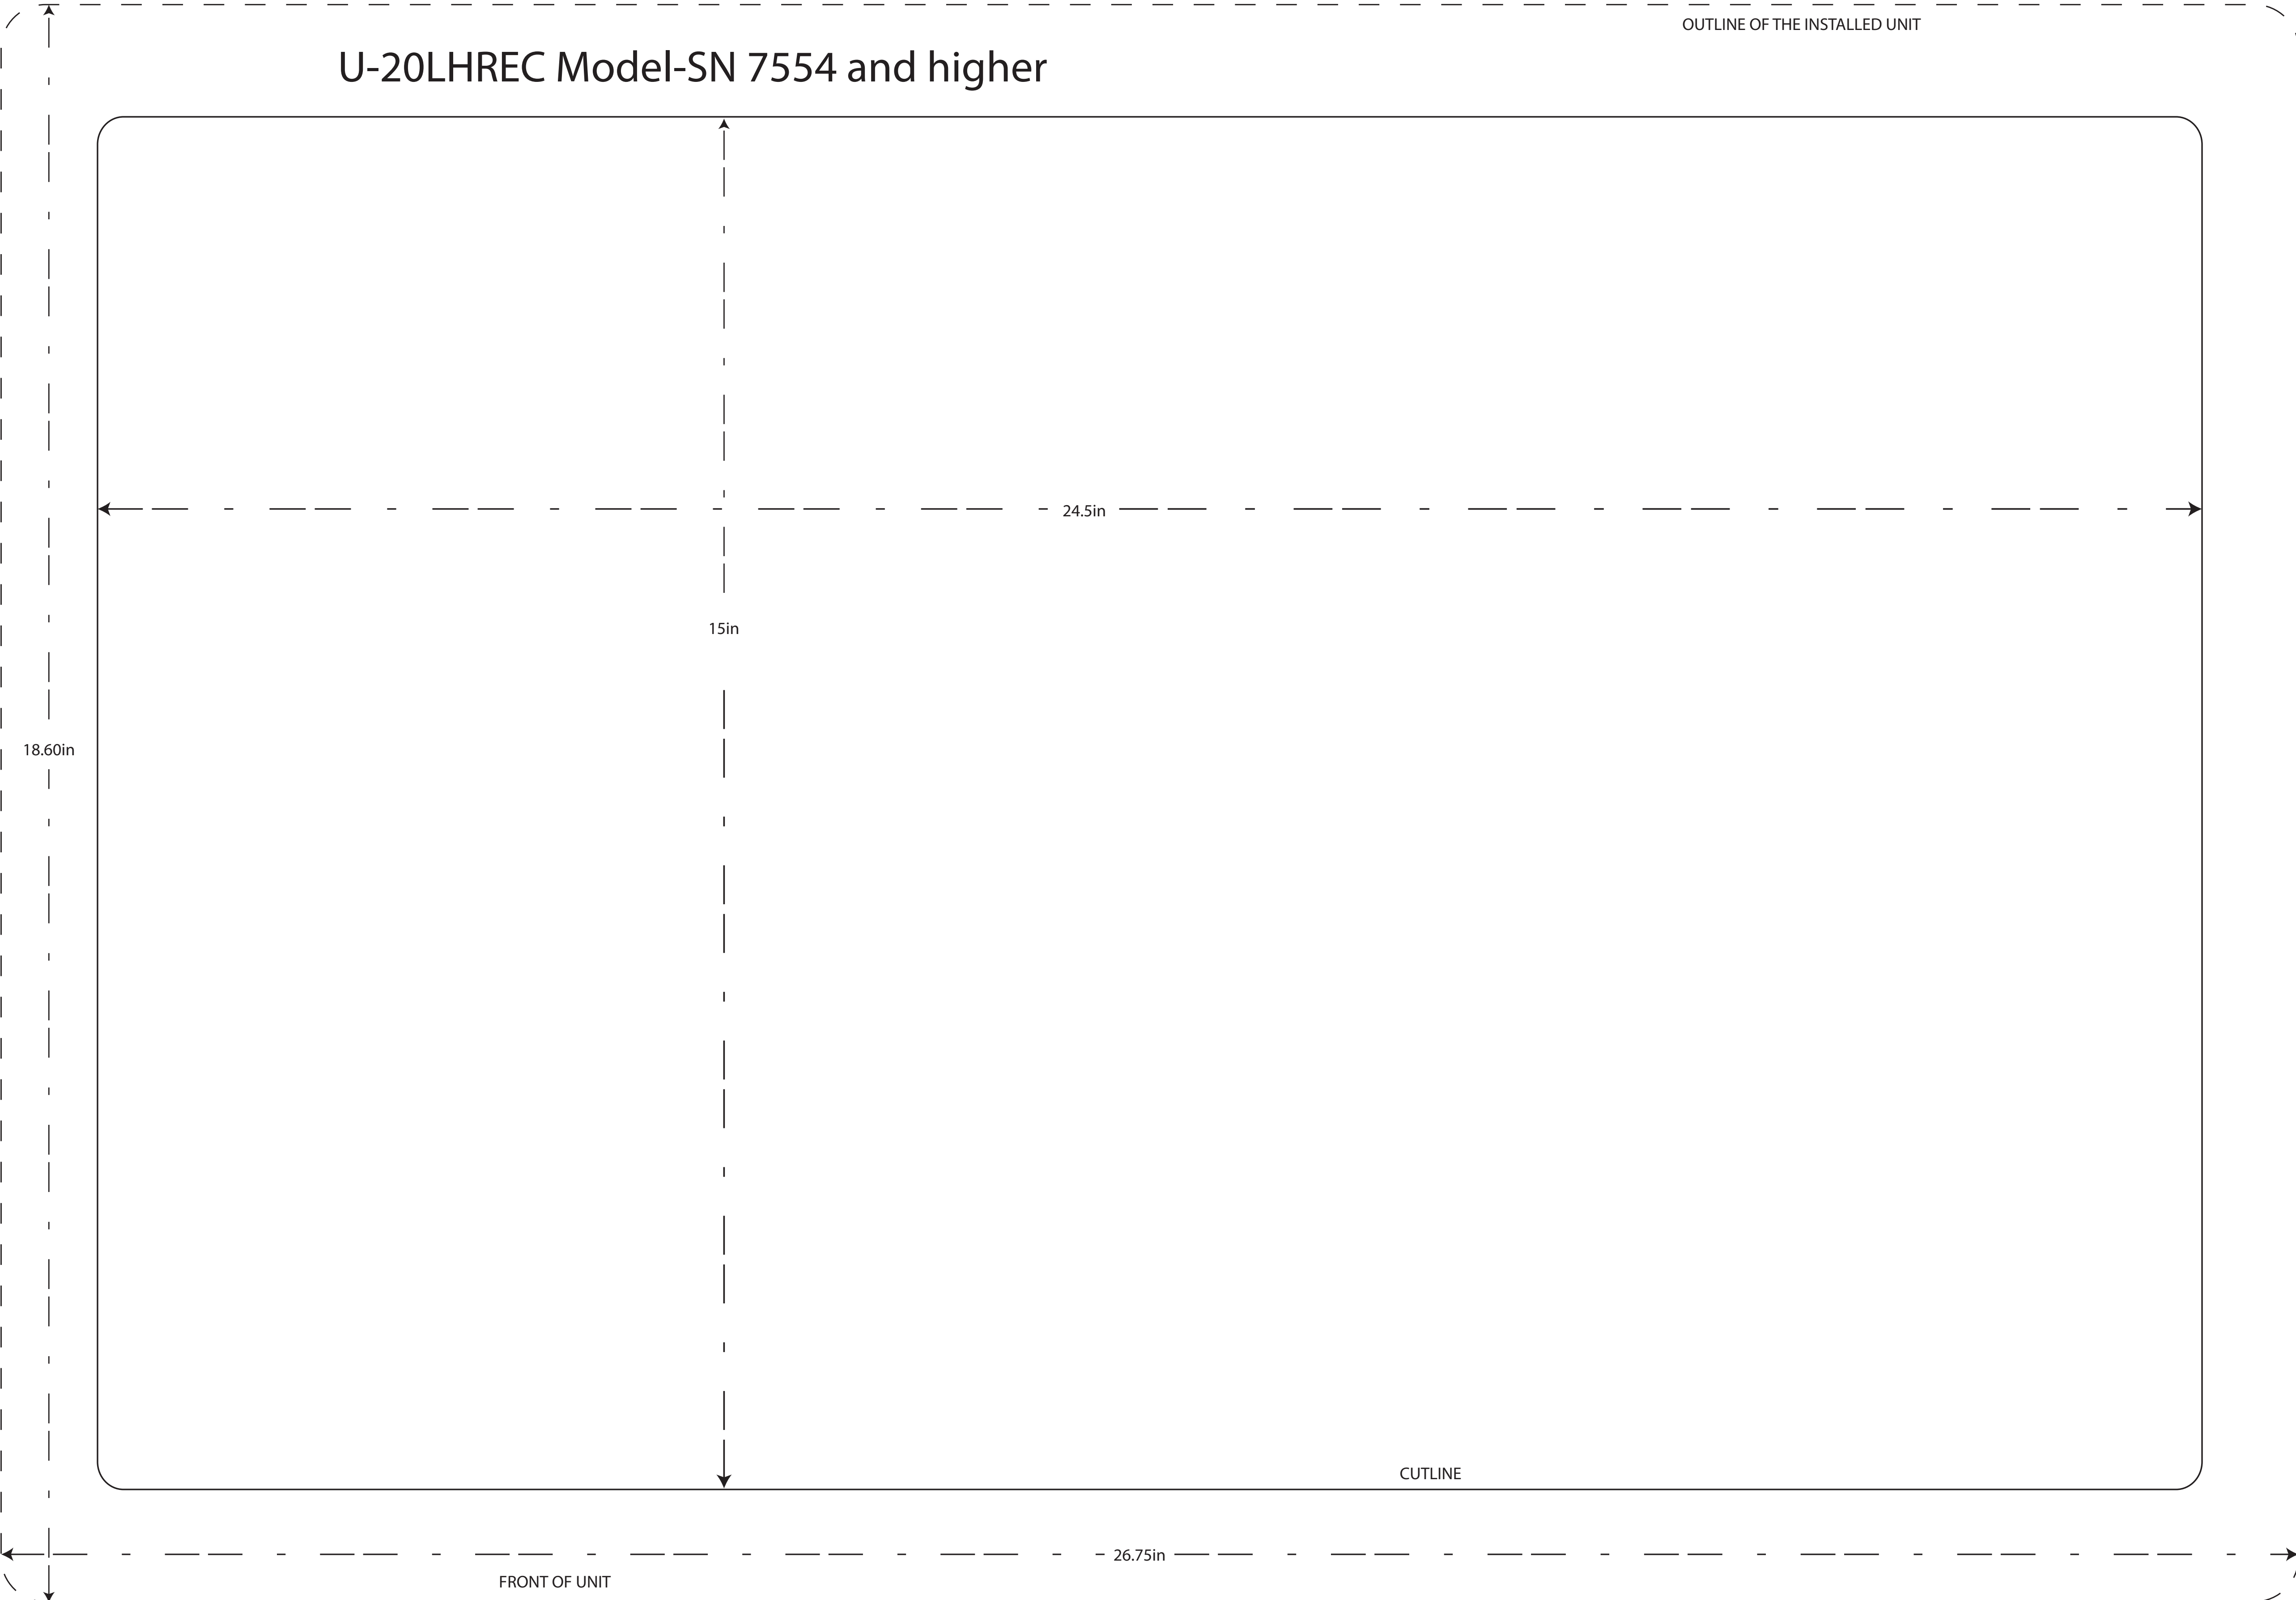

U-20LHREC Model-SN 7554 and higher

OUTLINE OF THE INSTALLED UNIT

Front View

Top View

Right Side View

Front View

Top View

Right Side View