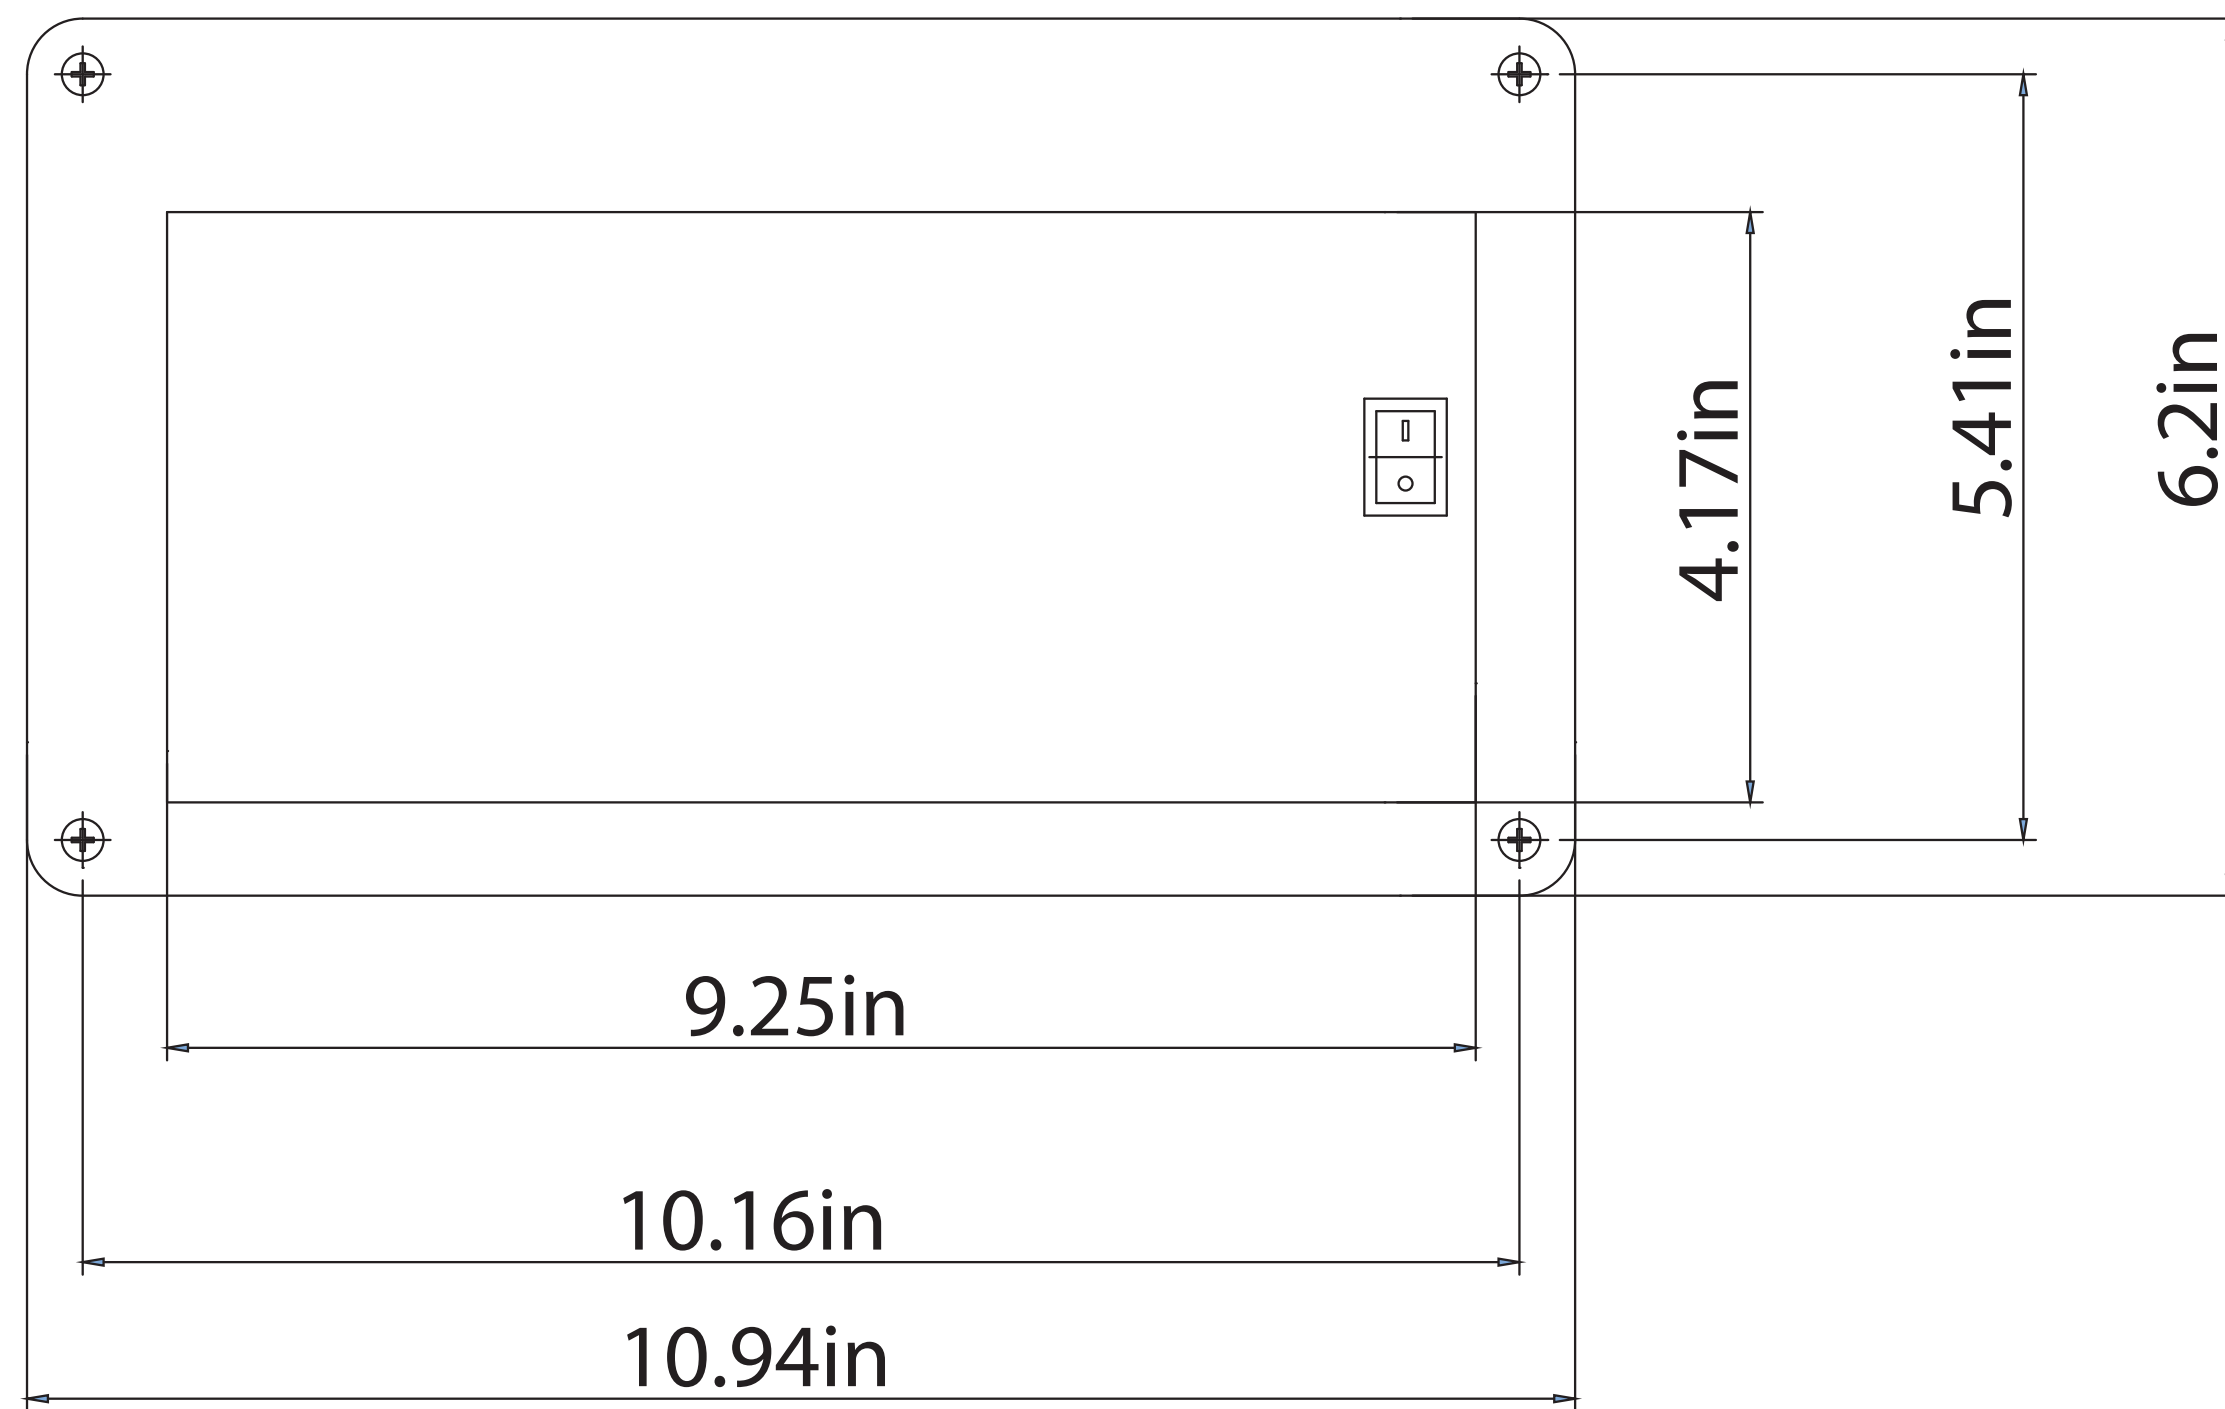

U-20LHREC Model-SN 7554 and higher

OUTLINE OF THE INSTALLED UNIT

Front View

Top View

Right Side View

Front View

Top View

Right Side View